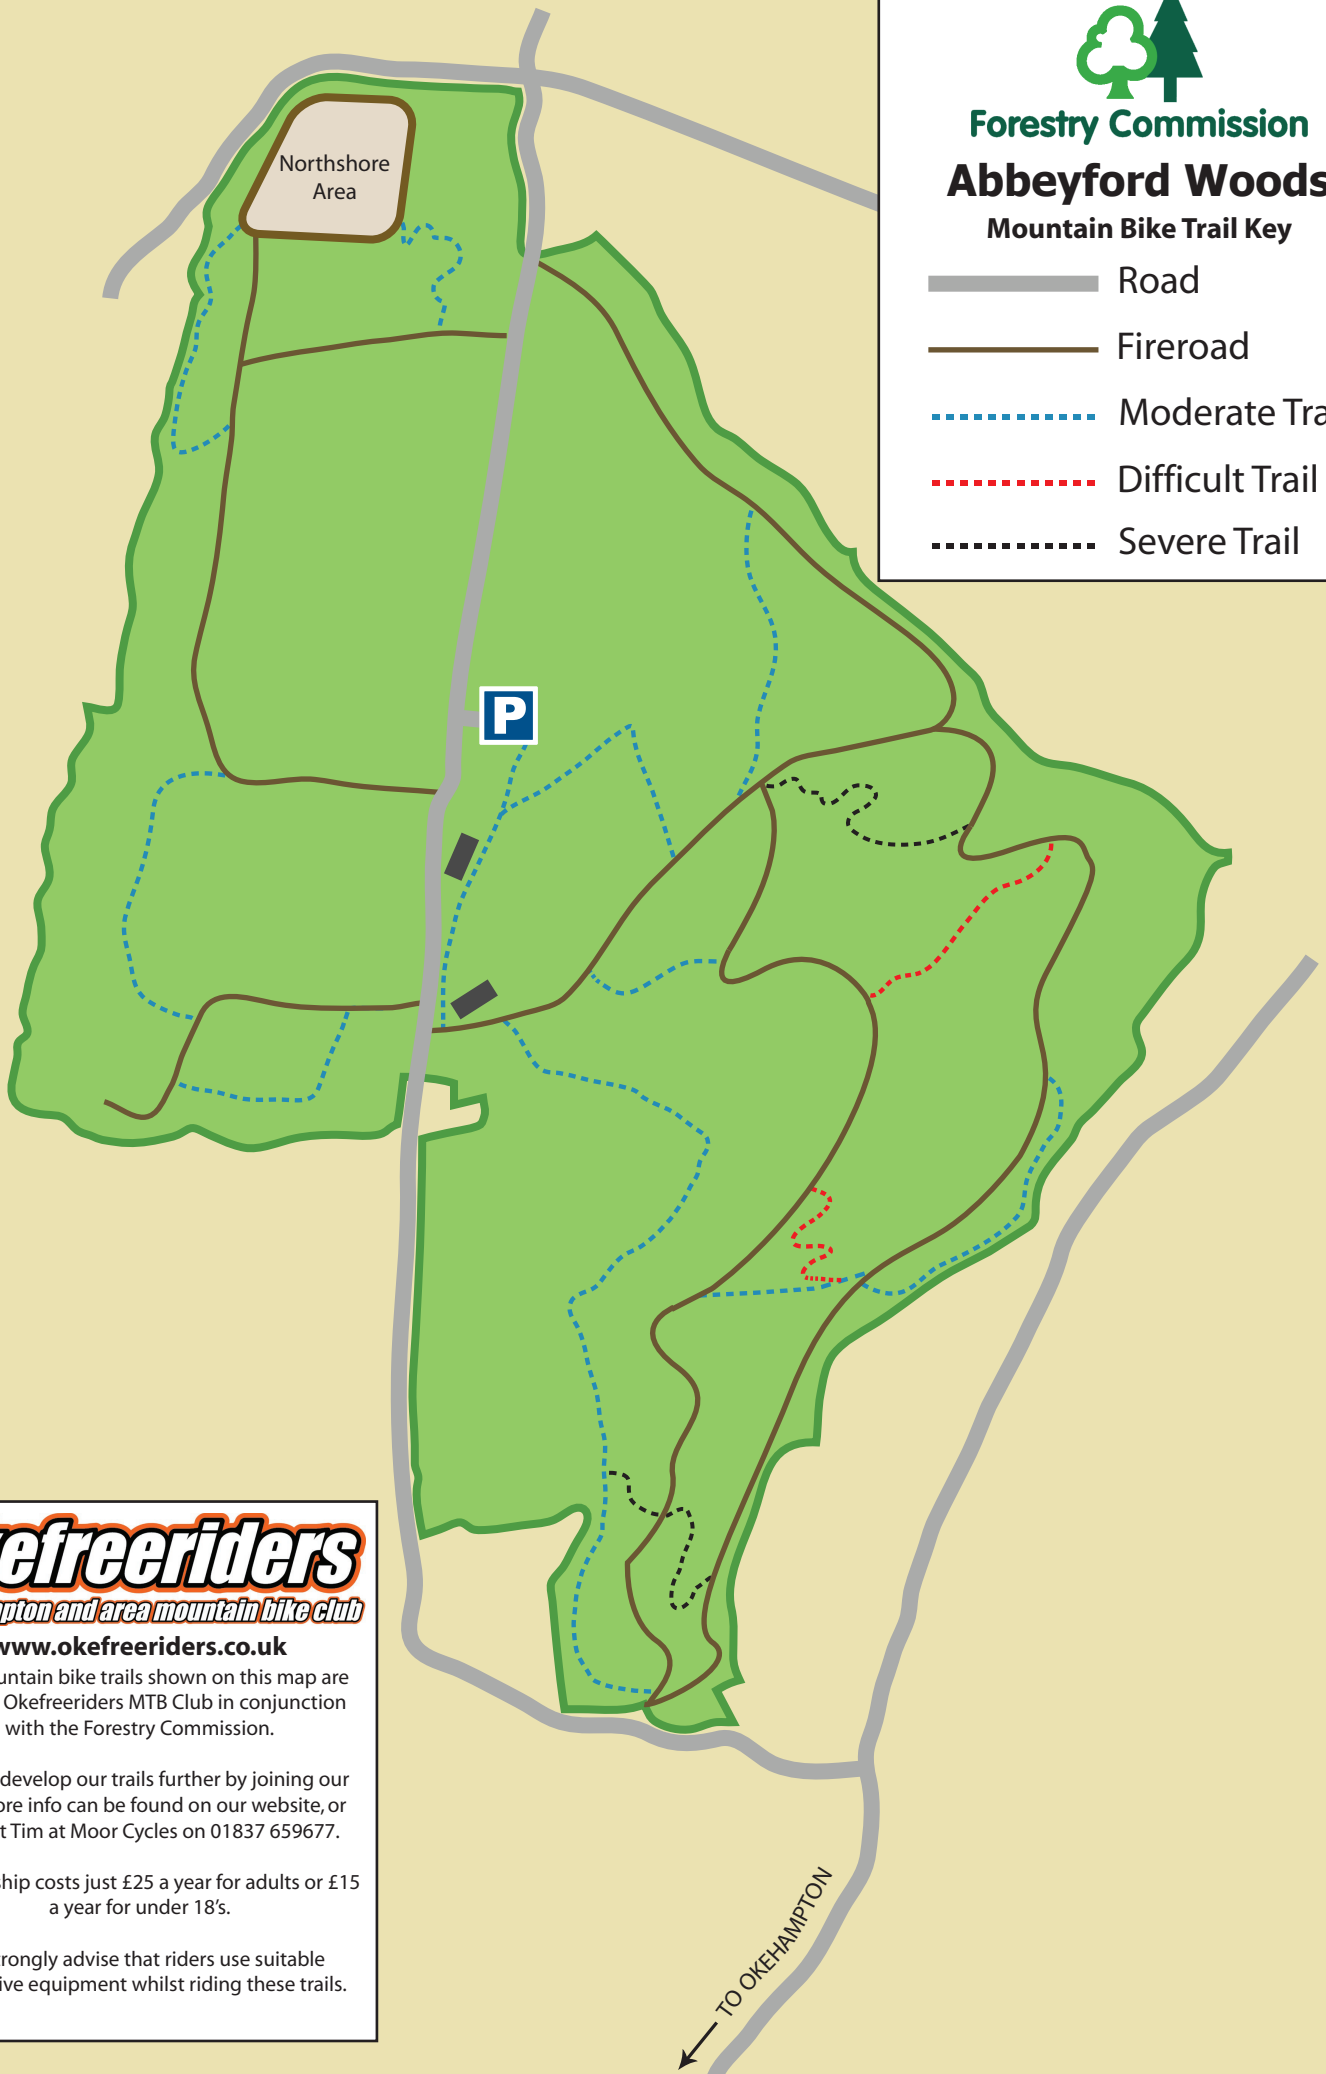

**Forestry Commission**  
**Abbeyford Woods**  
Mountain Bike Trail Key

-  Road
-  Fireroad
-  Moderate Trail
-  Difficult Trail
-  Severe Trail

***okefreeriders***  
*okehampton and area mountain bike club*

[www.okefreeriders.co.uk](http://www.okefreeriders.co.uk)

The mountain bike trails shown on this map are built by Okefreeriders MTB Club in conjunction with the Forestry Commission.

Help us develop our trails further by joining our club. More info can be found on our website, or contact Tim at Moor Cycles on 01837 659677.